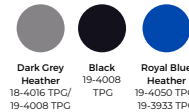

Women's Performance 1/4 Zip

(Product Code WMQZ001BEU1)

MSRP (A): $54.86

3 Available colours: